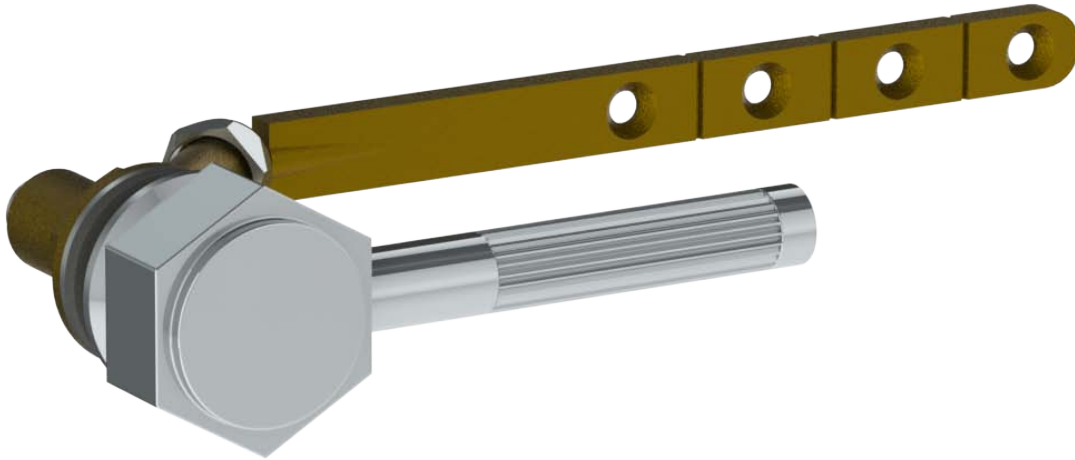

**111-0.11-SP5**

**Tank Lever -Front, Side, or Angle Mount**

Note: Watermark cannot guarantee fit with any specific tank. Please check dimensions for compatibility.

**111-0.11-SP4**

**Tank Lever – Front, Side or Angle Mount**

Note: Watermark cannot guarantee fit with any specific tank. Please check dimensions for compatibility.

**WATERMARK DESIGNS 3/29/2018**