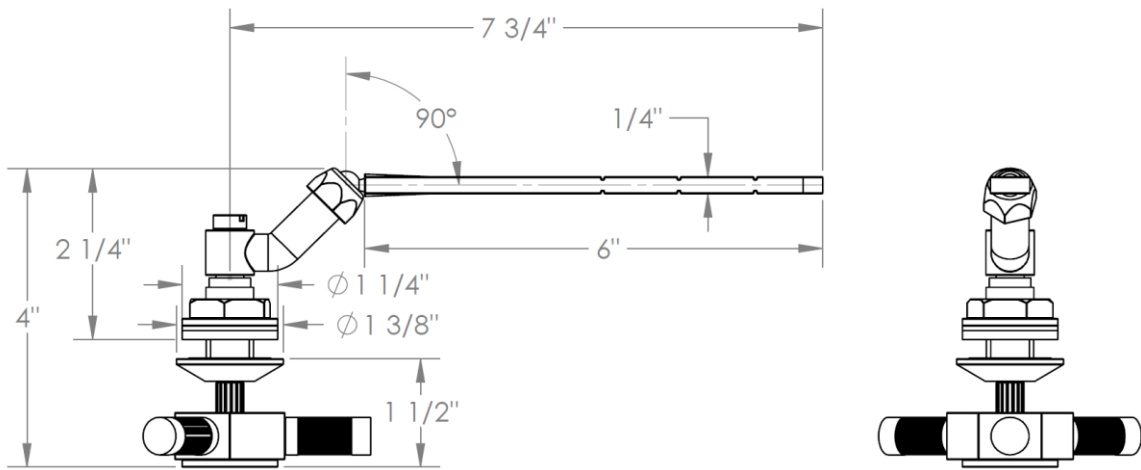

**111-0.11-SP5**

**Tank Lever -Front, Side, or Angle Mount**

Note: Watermark cannot guarantee fit with any specific tank. Please check dimensions for compatibility.

**111-0.11-SP4**

**Tank Lever – Front, Side or Angle Mount**

Note: Watermark cannot guarantee fit with any specific tank. Please check dimensions for compatibility.

**WATERMARK DESIGNS 3/29/2018**