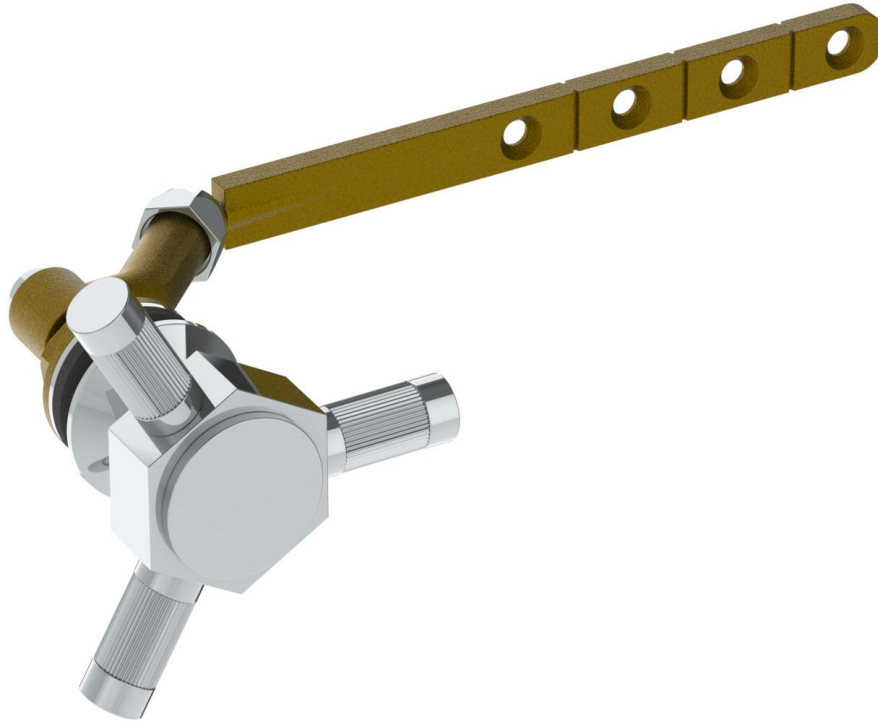

**111-0.11-SP5**

**Tank Lever -Front, Side, or Angle Mount**

Note: Watermark cannot guarantee fit with any specific tank. Please check dimensions for compatibility.

**111-0.11-SP4**

**Tank Lever – Front, Side or Angle Mount**

Note: Watermark cannot guarantee fit with any specific tank. Please check dimensions for compatibility.

**WATERMARK DESIGNS 3/29/2018**