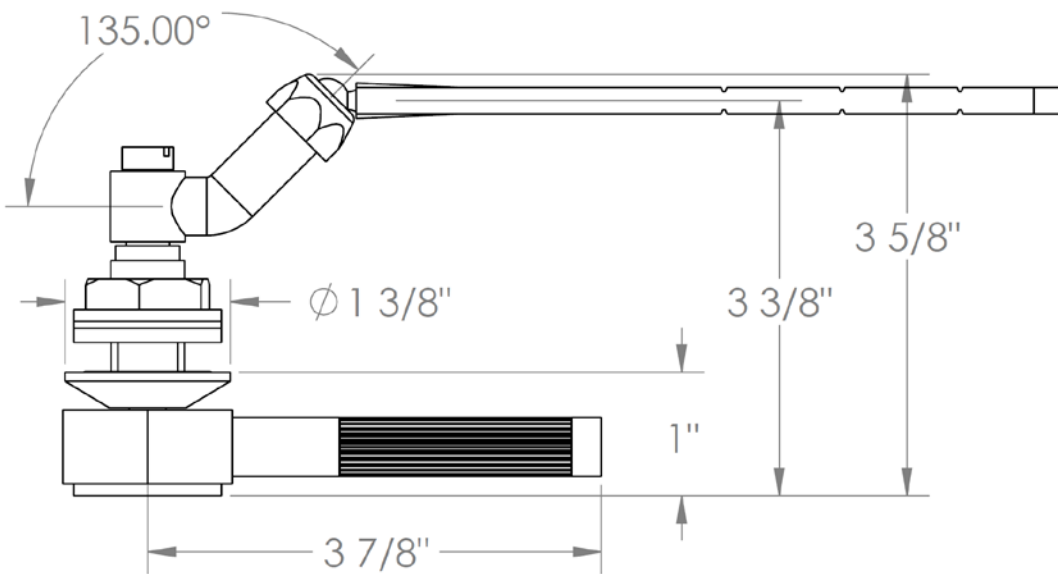

**111-0.11-SP5**

**Tank Lever -Front, Side, or Angle Mount**

Note: Watermark cannot guarantee fit with any specific tank. Please check dimensions for compatibility.

**111-0.11-SP4**

**Tank Lever – Front, Side or Angle Mount**

Note: Watermark cannot guarantee fit with any specific tank. Please check dimensions for compatibility.

**WATERMARK DESIGNS 3/29/2018**